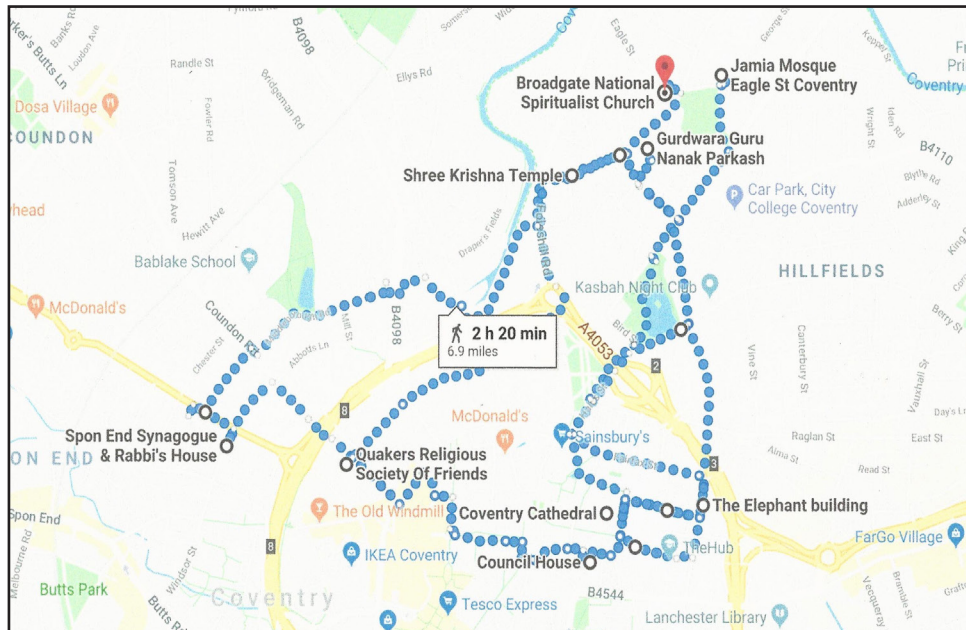

▼ The map below shows a walking route (the Coventry Sacred Mile) between participating places of worship located around Swanswell Park.

The Sacred manifests in many different ways. Through the Coventry Sacred Space Initiative, different faith communities are jointly creating a space in the centre of our City where the sacred, spiritual, and natural can be discovered, enjoyed, and preserved.